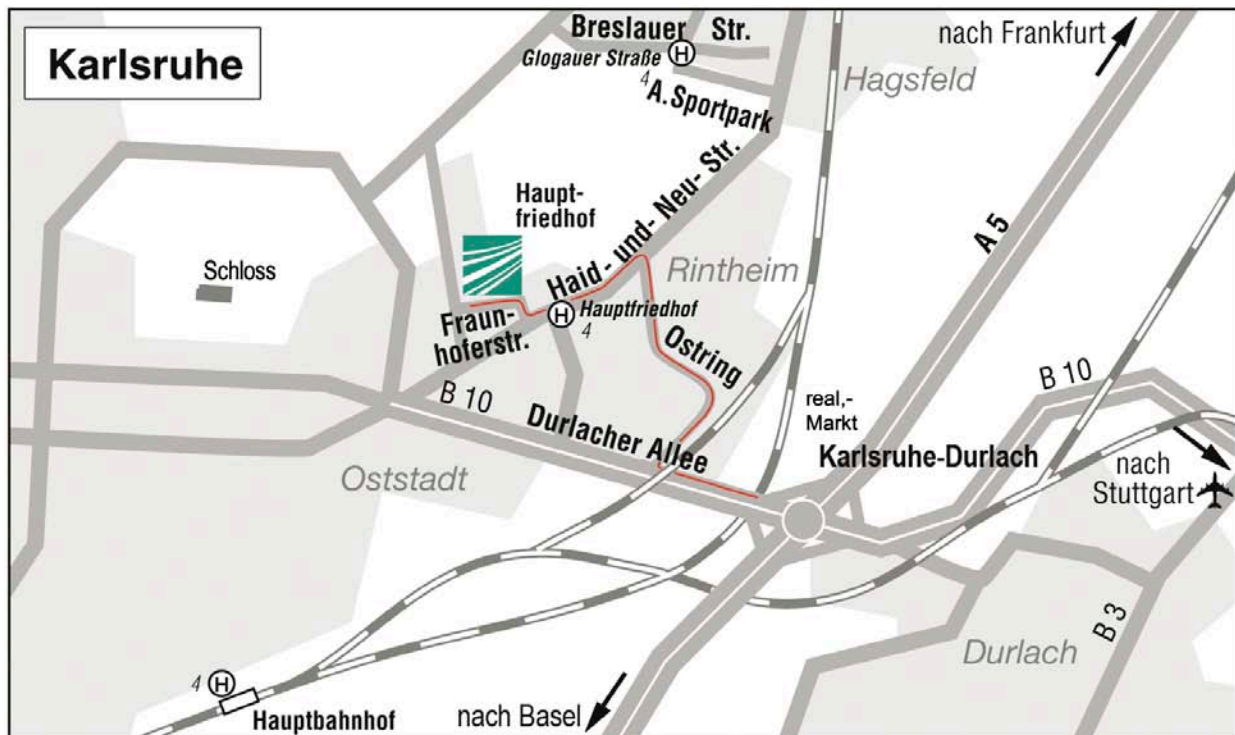

How to find us

**Fraunhofer Institute of Optronics,
System Technologies and Image Exploitation IOSB**

Fraunhoferstrasse 1
76131 Karlsruhe, Germany
Phone +49 721 6091-0

Road

From Frankfurt: Autobahn A 5 Frankfurt-Basel;

from Stuttgart: Autobahn A 8 München-Karlsruhe enter the A-5 toward Frankfurt at the Autobahn Interchange Karlsruhe;

take Exit 44 (Karlsruhe-Durlach) in the direction of Karlsruhe onto the Durlacher Allee. Turn right at the second intersection, follow the Ostring in the direction of the Hauptfriedhof. Then turn left into the Haid-und-Neu-Straße and take the second right (Stumpfstraße) and follow it to the Fraunhoferstraße.

Rail

Take tram Line 4 from the Karlsruhe Main Rail Station in the direction of Waldstadt. Get off at the Hauptfriedhof, walk approximately 50 meters back in the direction from which you came to the Stumpfstraße. Follow the Stumpfstraße to the Fraunhoferstraße.

Air

From Frankfurt Airport Long Distance Rail Station direct to Karlsruhe, a trip of approximately one hour. From Stuttgart Airport via rail to the Karlsruhe Main Station, a trip of approximately two hours.