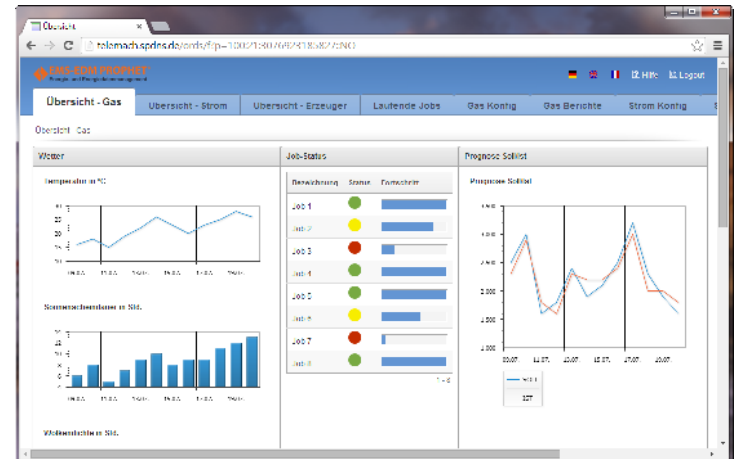

DASH-
BOARD

FOR MOBILE
END-DEVICES &
BROWSERS

STATUS MONITORING AND
PROCESS INITIALIZATION

REPORTING

FEATURES

- Support of all enterprise levels
- Dashboard function
- Statistical retrieval
- Target-performance comparison
- Status monitoring for the automated processes
- Initialization of jobs
- Individual configuration
- High performance
- Browser-based
- For mobile end devices (smartphone/tablet)
- Encrypted access
- In-house cloud server